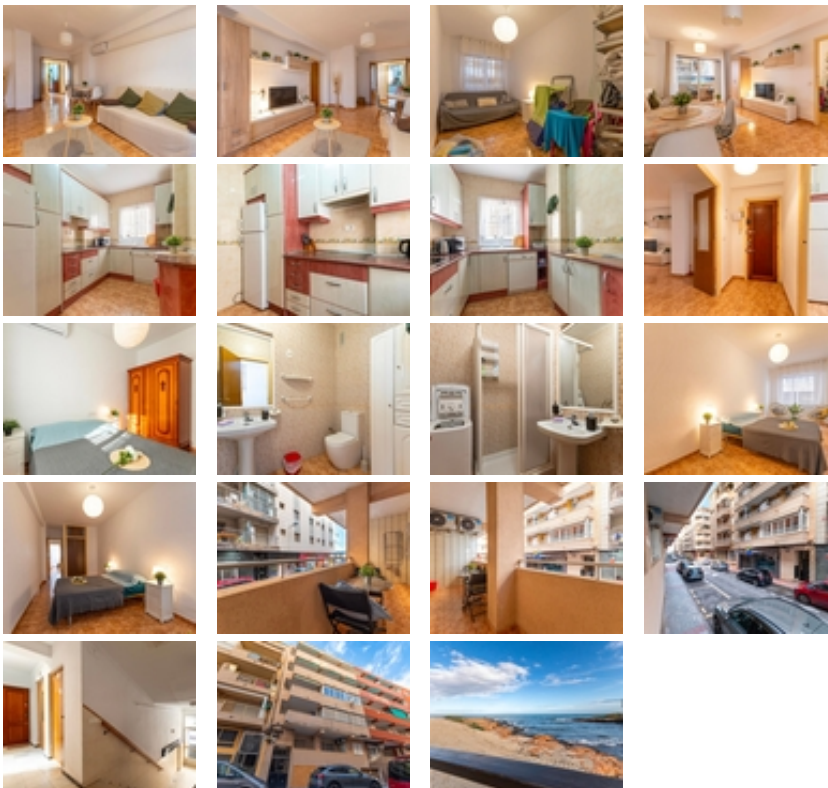

Ref. N:17127/3818

€ 184 969

- Bedrooms: 2
- Bathrooms : 1
- S: 90m²
- Territory
 - Elevator
- Distance

This charming apartment for sale is located in the coveted Curva del Palangre area, a prime location in the heart of the town, just 110 meters