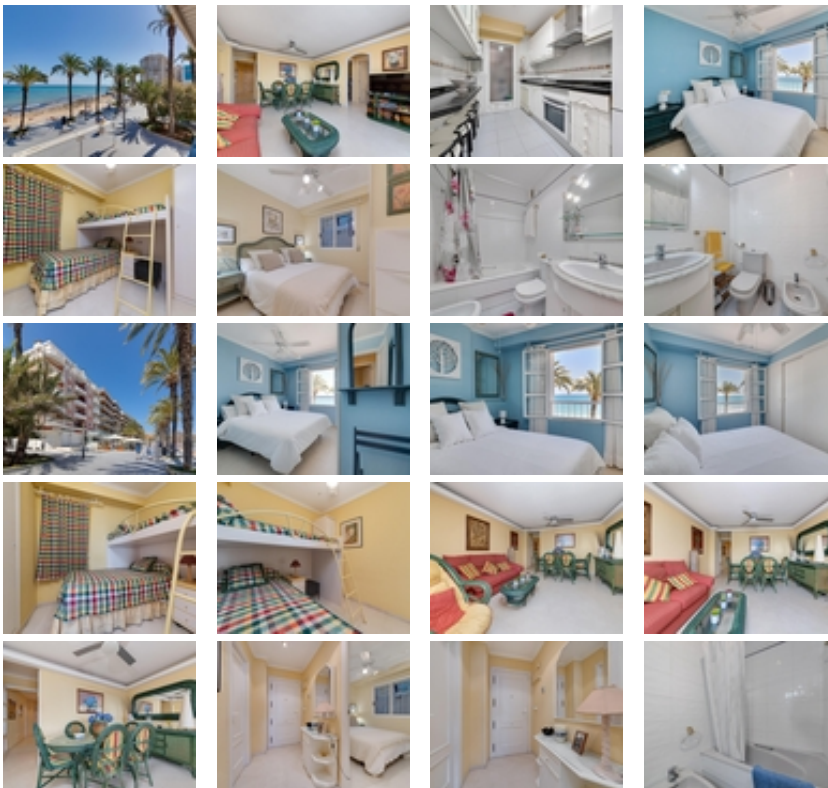

Ref. N:ER2-03528/866

€ 349 990

- Bedrooms: 3
- Bathrooms : 2
- S: 90m²
- Design and Interior
 - built-in wardrobes
 - Equiped Kitchen
 - Furniture
- Territory
 - Elevator
 - Community Garden
- Views
 - View to sea
- Distance
 - Beach:10 m. m.

Explore your new residence in Playa del Cura in Torrevieja, where comfort meets the beauty of the Mediterranean Sea. This top-level apartment offers an unbeatable location and a perfect layout to enjoy the coastal lifestyle.~~Featured Features~