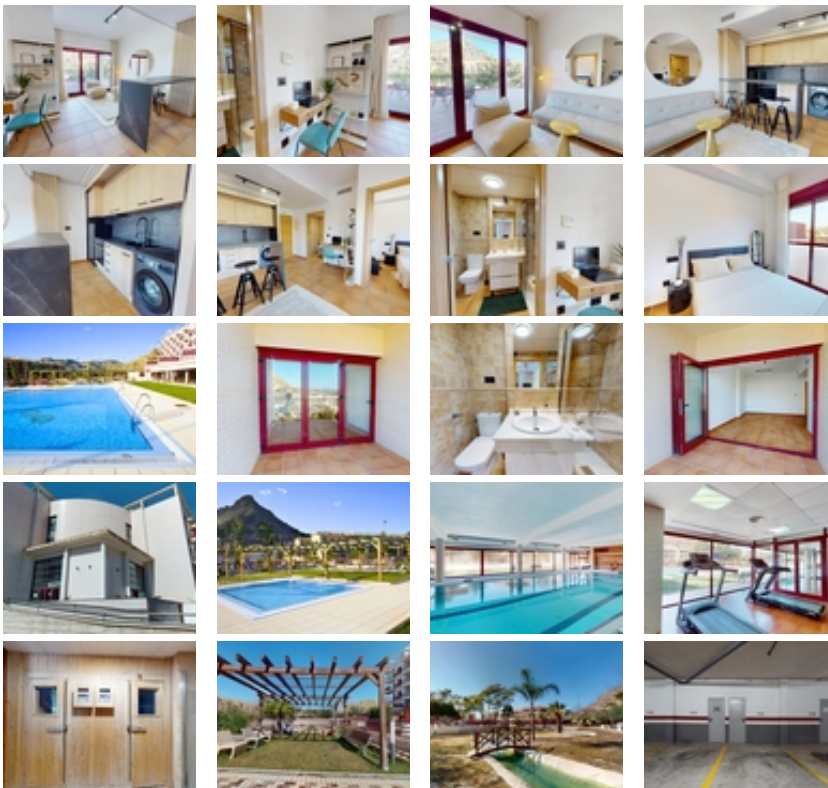

BEAUTIFUL RESIDENTIAL COMPLEX NEAR ARCHENA~~Residential complex with 47 fully equipped apartments and penthouses near Archena.~~Beautiful properties with 1 or 2 bedrooms, apartments with spacious terraces and penthouses with private solariums featuring a barbecue, you can enjoy outdoor lifestyle living.~~Each property has parking space and storeroom.~~You will love exploring all the amazing common areas of this property! From the outdoor pool with a solarium, where you can sunbathe and take a dip on the hottest days, to the children's pool with its own play area and solarium, the little ones will also have a great time! If you prefer tranquility, the landscaped areas offer you an oasis of peace to read or take a walk.~~If you are looking for a place to relax and disconnect from the routine, let me tell you that the inland of Murcia Region is your perfect destination. Here, you can enjoy incredible landscapes at Ricote Valley, the Mediterranean climate, and a delicious gastronomy.~~~Complex located 1 km from Archena city where we find all kinds of services such as restaurants, supermarkets, schools, medical centers, etc and 1km to Archena Balneary, with thermal pools where you can take a relaxing bath surrounded by nature all year round and with hotels and restaurants.~~And if you are a golf lover, you're in luck. Within a few minutes' drive, you will find some of the best golf courses in the region, such as Mosa Trayectum, Torre Pacheco or Altorreal Golf Club, with 18 holes.~~About 70km from Alicante International Airport and 50km from Corvera International Airport (Murcia).~