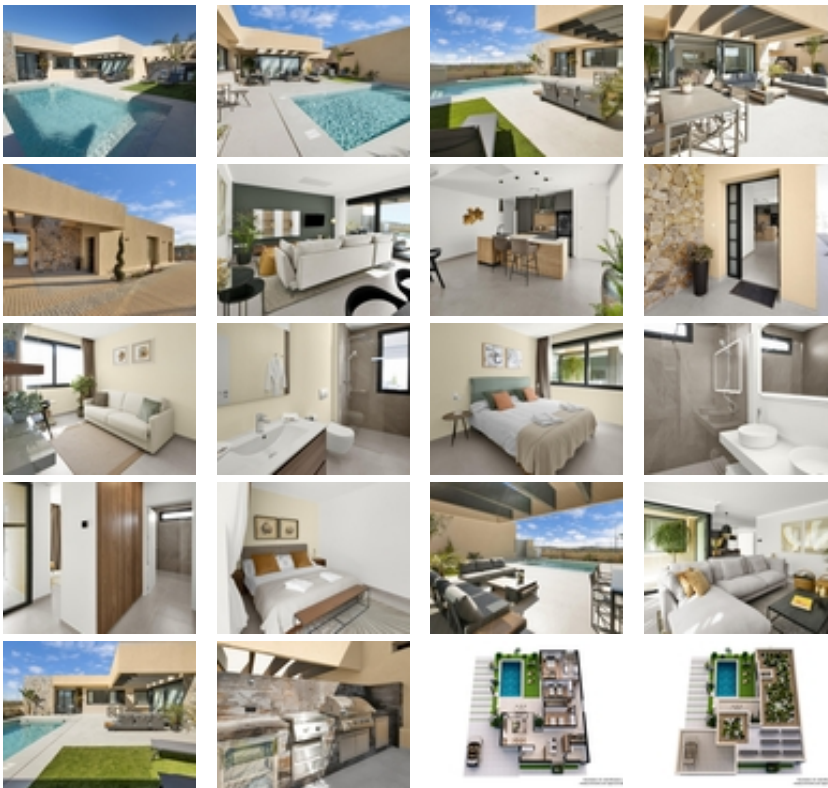

NEW BUILD VILLAS IN ALTOANA GOLF RESORT, MURCIA~ ~ New Build residential of beautiful villas in Altaona Golf resort, Murcia.~ ~ Villa

has 3 bedrooms, 2 bathrooms, open plan kitchen with the lounge area and direct access to the garden with private pool and parking space. ~ ~ Villas are designed specifically to provide endless views of the golf course, lakes and distant countryside, from inside or out. ~ ~ South-facing gardens and terraces ensure that you can enjoy the warm winter sun, and generous glass windows provide additional views over the region from the comfort of the interior. ~ ~ Villas have been crafted to maximize comfort, privacy and efficiency. indigenous plants have been placed on the rooftops to create the feeling of another natural space ~ ~ Located in a privileged environment where we can live quietly, in contact with nature and the mountains, we achieve quality of life, fresh air and open spaces. ~ ~ ~ Exclusive New Build residential located in Altaona Golf just 15 minutes by car from the centre of Murcia capital and 15 minutes from the beaches you can enjoy the tranquillity and security offered by the Golf Course that has 18 holes and the comfort to live close to all services. ~ ~ Included in the spacious resort are all kinds of services such as a shopping center, tennis, paddle and basketball courts. The front gate is always staffed, making Altaona a place where children can safely play outside. In total, some 500 homes are added to make up the Altaona resort, spread over an area of 3.6 million m<sup>2</sup>. ~ ~ Here are a few local highlights: ~ • Murcia center: 15 minutes. ~ • Beach: 20 minutes. ~ • Corvera Airport: 20 minutes. ~ • Alicante Airport: 45 minutes. ~ • Shopping Center (La Alberca): 8 minutes. ~ • Hospital: 10 minutes ~