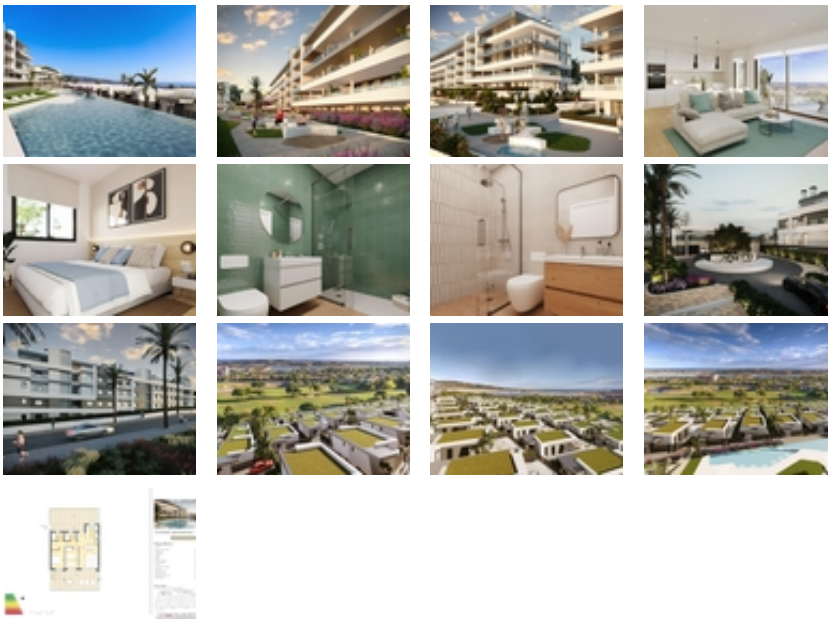

NEW BUILD RESIDENTIAL COMPLEX  
NEAR MUTXAMEL

+34 966 932 436

+34 622 222 939

Ramon Gallud, 171, Torrevieja 03182

<http://www.talmarproperty.com/>

Ref. N:N7818/7515

€ 399 000

- Bedrooms: 2
- Bathrooms : 2
- S: 74m<sup>2</sup>
- Design and Interior
  - built-in wardrobes
- Layout and decoration
  - Storage room
- Territory
  - Elevator
  - Community Garden
  - Public swimming pool
- Views
  - View to sea
- Distance
  - Beach:6 km. m.

NEW BUILD RESIDENTIAL COMPLEX NEAR MUTXAMEL~~Come and live in a complex in an area with a high quality of life, located on the Bonalba golf course with stunning sea views near Mutxamel, a short distance from the Alicante Airport, the city of Alicante and the beaches..~~Residential complex has 2 and 3 bedrooms apartments with large terraces, and 2, 3 and 4 bedrooms villas. A dream home where you will create the best memories of your life.~Exclusive homes