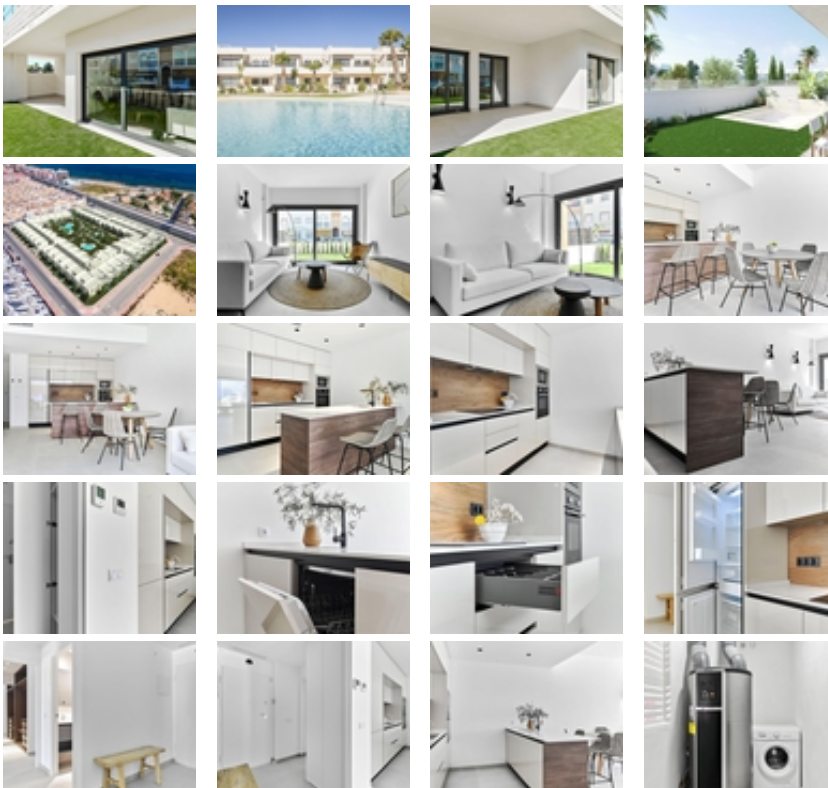

Ref. N:N6055/7515

€ 330 000

- Bedrooms: 2
- Bathrooms : 2
- S: 100m²
- Land: 42m²
- Design and Interior
 - built-in wardrobes
- Territory
 - Community Garden
 - Public swimming pool
- Distance
 - Beach:250 m. m.

DESIGN BUNGALOW BY THE SEA~ ~ Residential in a newly developed area just 250m from the sea. Excellent location very close to the urban center of Torrevieja and surrounded by services, shops and restaurants. The Torrevieja General Hospital and the marina are also nearby.~ ~ Excellent residential with a beautiful garden, swimming pool and fitness area. Enjoy this complete, modern, and charming bungalow with a minimalist design.~