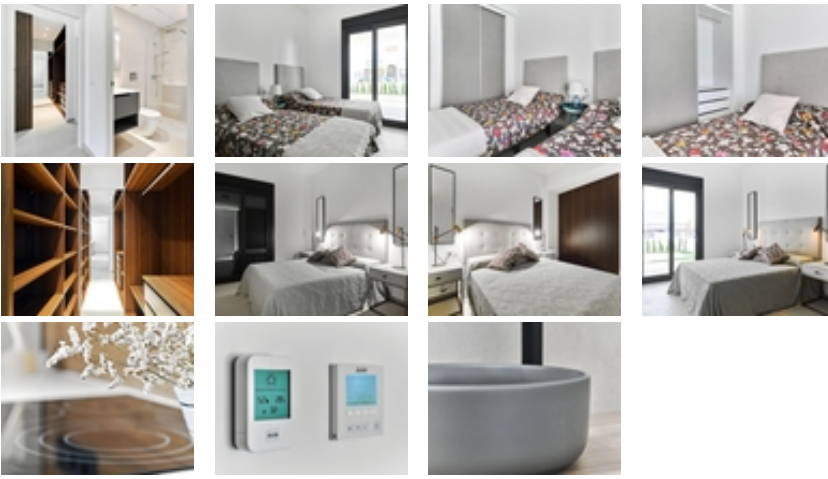

Ref. N:N6055/7515

€ 330 000

- Bedrooms: 2
- Bathrooms : 2
- S: 100m²
- Land: 42m²
- Design and Interior
 - built-in wardrobes
- Territory
 - Community Garden
 - Public swimming pool
- Distance
 - Beach:250 m. m.

DESIGN BUNGALOW BY THE SEA~ ~ Residential in a newly developed area just 250m from the sea. Excellent location very close to the urban center of Torrevieja and surrounded by services, shops and restaurants. The Torrevieja General Hospital and the marina are also nearby.~ ~ Excellent residential with a beautiful garden, swimming pool and fitness area. Enjoy this complete, modern, and charming bungalow with a minimalist design.~