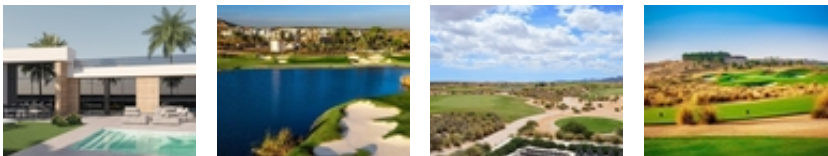

NEW BUILD VILLAS IN CONDADO DE
ALHAMA GOLF COURSE

+34 966 932 436

+34 622 222 939

Ramon Gallud, 171, Torrevieja 03182

<http://www.talmarproperty.com/>

Ref. N:N7167/7515

€ 269 000

- Bedrooms: 2
- Bathrooms : 2
- S: 90m²
- Land: 303m²
- Design and Interior
 - built-in wardrobes
- Territory
 - Community Garden
- Distance
 - Beach:20 km. m.

NEW BUILD VILLAS IN CONDADO DE ALHAMA GOLF COURSE~~New Build residential complex of villas in Condado de Alhama.~~Villas with 2 bathrooms, 2 bathrooms, open plan kitchen with living room, fitted wardrobes, terrace, private solarium and parking space in the garden.~~An options private swimming pool at an extra cost.~ INCLUDED in the price:~ ALLOCATED PARKING SPACE in the private garden. ~ SOLARIUM with outside staircase.~ BATHROOMS: the shower screens, vanities, mirrors and the LED lighting embedded in the false ceiling.~ KITCHEN: the extractor fan, the LED lighting embedded in the ceiling.~ AIR CONDITIONING pre-installed. ~ BUILT-IN CABINETS are lined.~ ELECTRIC BLINDS.~ AEROTHERMIA system.~ WATER SOFTENER installation. ~ CHARGING POINT for ELECTRIC & HYBRID VEHICLE installation.~~Located into the private enclosed golf resort of Condado de Alhama, between Alhama de Murcia and Mazarrón.~~Condado de Alhama Golf Resort is a fantastic Golf Resort with many facilities and services . A shopping centre, a sports centre, a variety of bars and restaurants, supermarkets and over 25 communal swimming pools and gardens.~~Condado de Alhama Golf Resort has its own Jack Nicklaus designed golf course and is only 15 minutes from the beautiful beaches of Bolnuevo and Mazarron.~Mazarron has over 35 km of coastline,

much of which is unspoilt coastline. Numerous beaches in the Bay of Mazarron have been awarded the Blue Flag for their quality.~~Condado de Alhama Golf Resort is only 20 minutes from the new Corvera International Airport.~