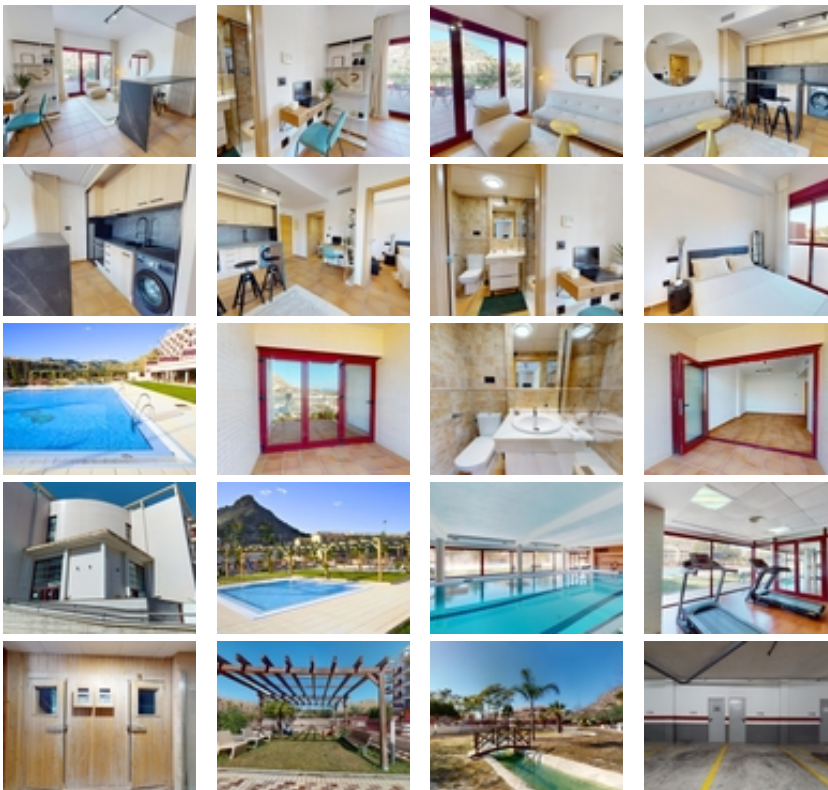

BEAUTIFUL RESIDENTIAL COMPLEX NEAR ARCHENA~~Residential complex with 47 fully equipped apartments and penthouses near Archena.~~Beautiful properties with 1 or 2 bedrooms, apartments with spacious terraces and penthouses with private solariums featuring a barbecue, you can enjoy outdoor lifestyle living.~~Each property has parking space and storeroom.~~You will love exploring all the amazing common areas of this property! From the outdoor pool with a solarium, where you can sunbathe and take a dip on the hottest days, to the children's pool with its own play area and solarium, the little ones will also have a great time! If you prefer tranquility, the landscaped areas offer you an oasis of peace to read or take a walk.~~If you are looking for a place to relax and disconnect from the routine, let me tell you that the inland of Murcia Region is your perfect destination. Here, you can enjoy incredible landscapes at Ricote Valley, the Mediterranean climate, and a delicious gastronomy.~~~Complex located 1 km from Archena city where we find all kinds of services such as restaurants, supermarkets, schools, medical centers, etc and 1km to Archena Balneary, with thermal pools where you can take a relaxing bath surrounded by nature all year round and with hotels and restaurants.~~And if you are a golf lover, you're in luck. Within a few minutes' drive, you will find some of the best golf courses in the region, such as Mosa Trayectum, Torre Pacheco or Altorreal Golf Club, with 18 holes.~~About 70km from Alicante International Airport and 50km from Corvera International Airport (Murcia).~