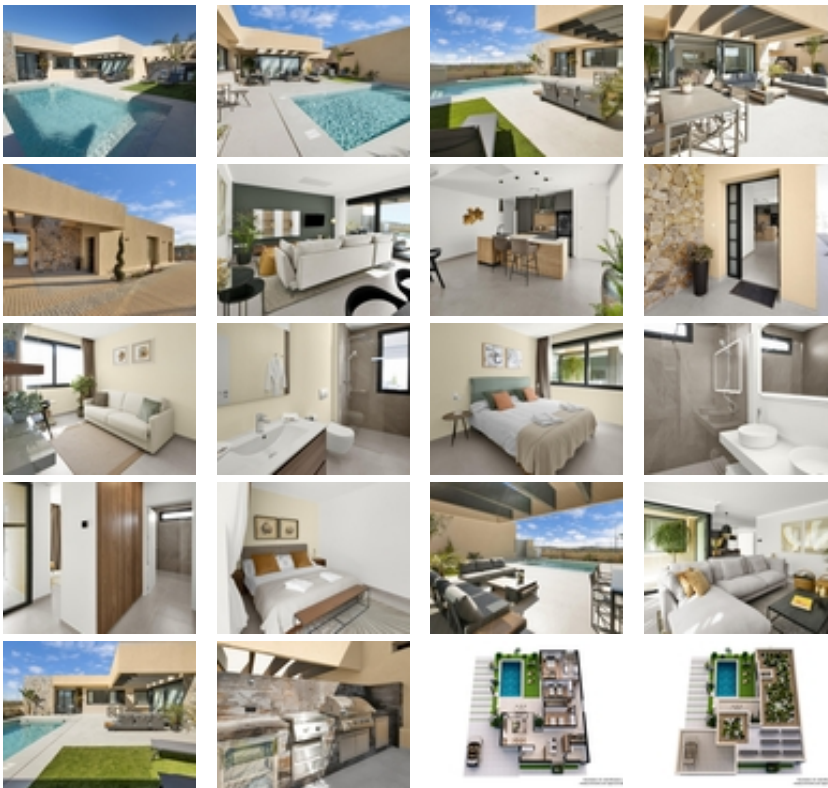

NEW BUILD VILLAS IN ALTOANA GOLF RESORT, MURCIA~ ~ New  
Build residential of beautiful villas in Altaona Golf resort, Murcia.~ ~ Villa

has 3 bedrooms, 2 bathrooms, open plan kitchen with the lounge area and direct access to the garden with private pool and parking space. ~ ~ Villas are designed specifically to provide endless views of the golf course, lakes and distant countryside, from inside or out. ~ ~ South-facing gardens and terraces ensure that you can enjoy the warm winter sun, and generous glass windows provide additional views over the region from the comfort of the interior. ~ ~ Villas have been crafted to maximize comfort, privacy and efficiency. indigenous plants have been placed on the rooftops to create the feeling of another natural space ~ ~ Located in a privileged environment where we can live quietly, in contact with nature and the mountains, we achieve quality of life, fresh air and open spaces. ~ ~ ~ Exclusive New Build residential located in Altaona Golf just 15 minutes by car from the centre of Murcia capital and 15 minutes from the beaches you can enjoy the tranquillity and security offered by the Golf Course that has 18 holes and the comfort to live close to all services. ~ ~ Included in the spacious resort are all kinds of services such as a shopping center, tennis, paddle and basketball courts. The front gate is always staffed, making Altaona a place where children can safely play outside. In total, some 500 homes are added to make up the Altaona resort, spread over an area of 3.6 million m<sup>2</sup>. ~ ~ Here are a few local highlights: ~ • Murcia center: 15 minutes. ~ • Beach: 20 minutes. ~ • Corvera Airport: 20 minutes. ~ • Alicante Airport: 45 minutes. ~ • Shopping Center (La Alberca): 8 minutes. ~ • Hospital: 10 minutes ~