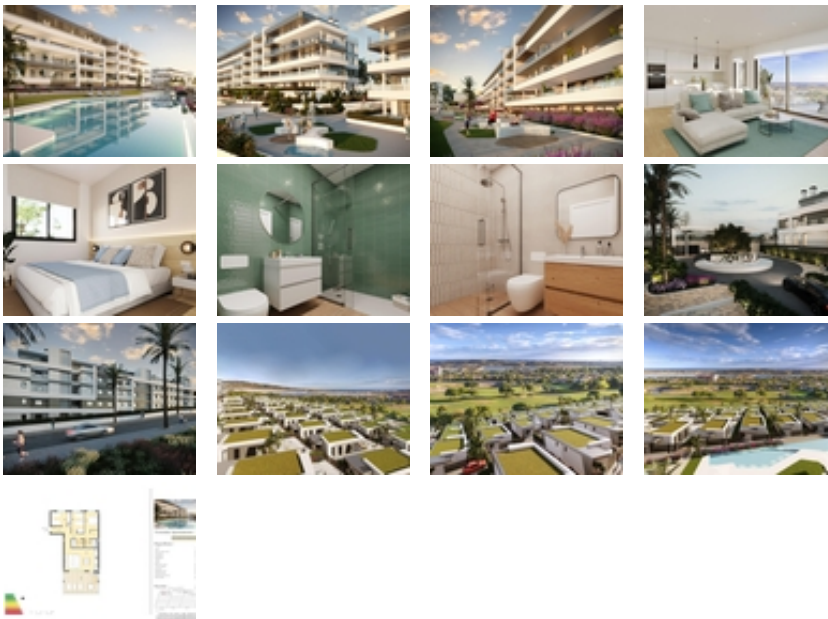

NEW BUILD RESIDENTIAL COMPLEX
NEAR MUTXAMEL

+34 966 932 436

+34 622 222 939

Ramon Gallud, 171, Torrevieja 03182

<http://www.talmarproperty.com/>

Ref. N:N7815/7515

€ 310 500

- Bedrooms: 3
- Bathrooms : 2
- S: 92m²
- Design and Interior
 - built-in wardrobes
- Layout and decoration
 - Storage room
- Territory
 - Elevator
 - Community Garden
 - Public swimming pool
- Distance
 - Beach:6 km. m.

NEW BUILD RESIDENTIAL COMPLEX NEAR MUTXAMEL~~Come and live in a complex in an area with a high quality of life, located on the Bonalba golf course with stunning sea views near Mutxamel, a short distance from the Alicante Airport, the city of Alicante and the beaches..~~Residential complex has 2 and 3 bedrooms apartments with large terraces, and 2, 3 and 4 bedrooms villas. A dream home where you will create the best memories of your life.~Exclusive homes