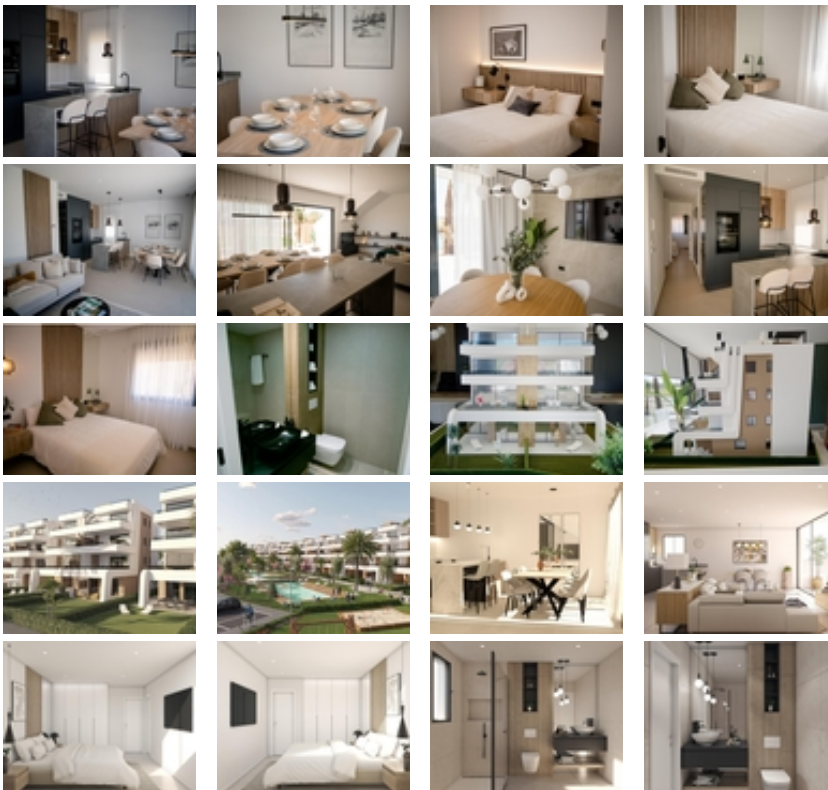

NEW BUILD APARTMENTS IN CONDADO  
DE ALHAMA GOLF COURSE

+34 966 932 436

+34 622 222 939

Ramon Gallud, 171, Torrevieja 03182

<http://www.talmarproperty.com/>

Ref. N:N8551/7515

€ 218 400

- Bedrooms: 3
- Bathrooms : 2
- S: 88m<sup>2</sup>
- Design and Interior
  - built-in wardrobes
- Territory
  - Elevator
  - Community Garden
  - Public swimming pool
- Distance
  - Beach:20 km. m.