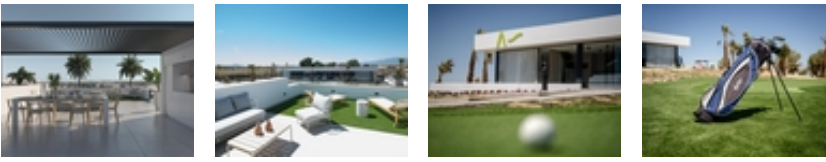

**NEW BUILD APARTMENTS IN CONDADO DE ALHAMA GOLF COURSE** ~ ~ New Build residential complex of villas and apartments in Condado de Alhama. ~ ~ Beautiful 8 apartments are distributed between ground, first, second and third floor, with two properties on each floor and a lift to move from one to other level. ~ ~ There are a several community swimming pools, outdoor parking space for each apartment, storage area and terrace with Summer kitchen. ~ ~ The top floor properties have a solarium. ~ ~ The two ground floor apartments have 3 bedrooms and 2 fully-fitted bathrooms and the rest of the properties have 2 bedrooms and 2 fitted bathrooms as well. ~ ~ The properties have been designed with a contemporary style and an open planned concept, consisting of a fitted kitchen and a living-dining room. ~ ~ ~ The development is located in Condado de Alhama, Murcia, within a luxury resort, with sports areas and surrounded by nature, all services, and several Golf Courses. ~ ~ ~ The property will meet the highest standards and will be equipped with: ~ Community swimming pools with ample green areas. ~ Kitchen completely furnished and equipped with oven and microwave elevated and in column, integrated fridge and dishwasher, induction hob and extractor fan. ~ Lighting: inside the property (dining room, kitchen, corridors and bathrooms), as well as in outdoor areas. ~ Lined wardrobes with drawers and shelves. ~ Fully fitted bathrooms with vanity unit, suspended toilet, mirror, wall-mounted shower and shower screens. ~ Pre-installation for ducted air conditioning. ~ Summer kitchen on the terraces. ~ Solarium on the top floors. ~ Outdoor parking space with storage area. ~ Lift (from ground floor to 3rd floor). ~ ~ ~ Condado de Alhama Golf Resort is a fantastic Golf Resort with many facilities and services . A shopping centre, a sports centre, a variety of bars and restaurants, supermarkets and over 25 communal swimming pools and gardens. ~ ~ Condado de Alhama Golf Resort has its own Jack Nicklaus designed golf course and is only 15 minutes from the beautiful beaches of Bolnuevo and Mazarron. ~ Mazarron has over 35 km of coastline, much of which is unspoilt coastline. Numerous beaches in the Bay of Mazarron have been awarded the Blue Flag for their quality. ~ ~ Condado de Alhama Golf Resort is only 20 minutes from the new Corvera International Airport. ~